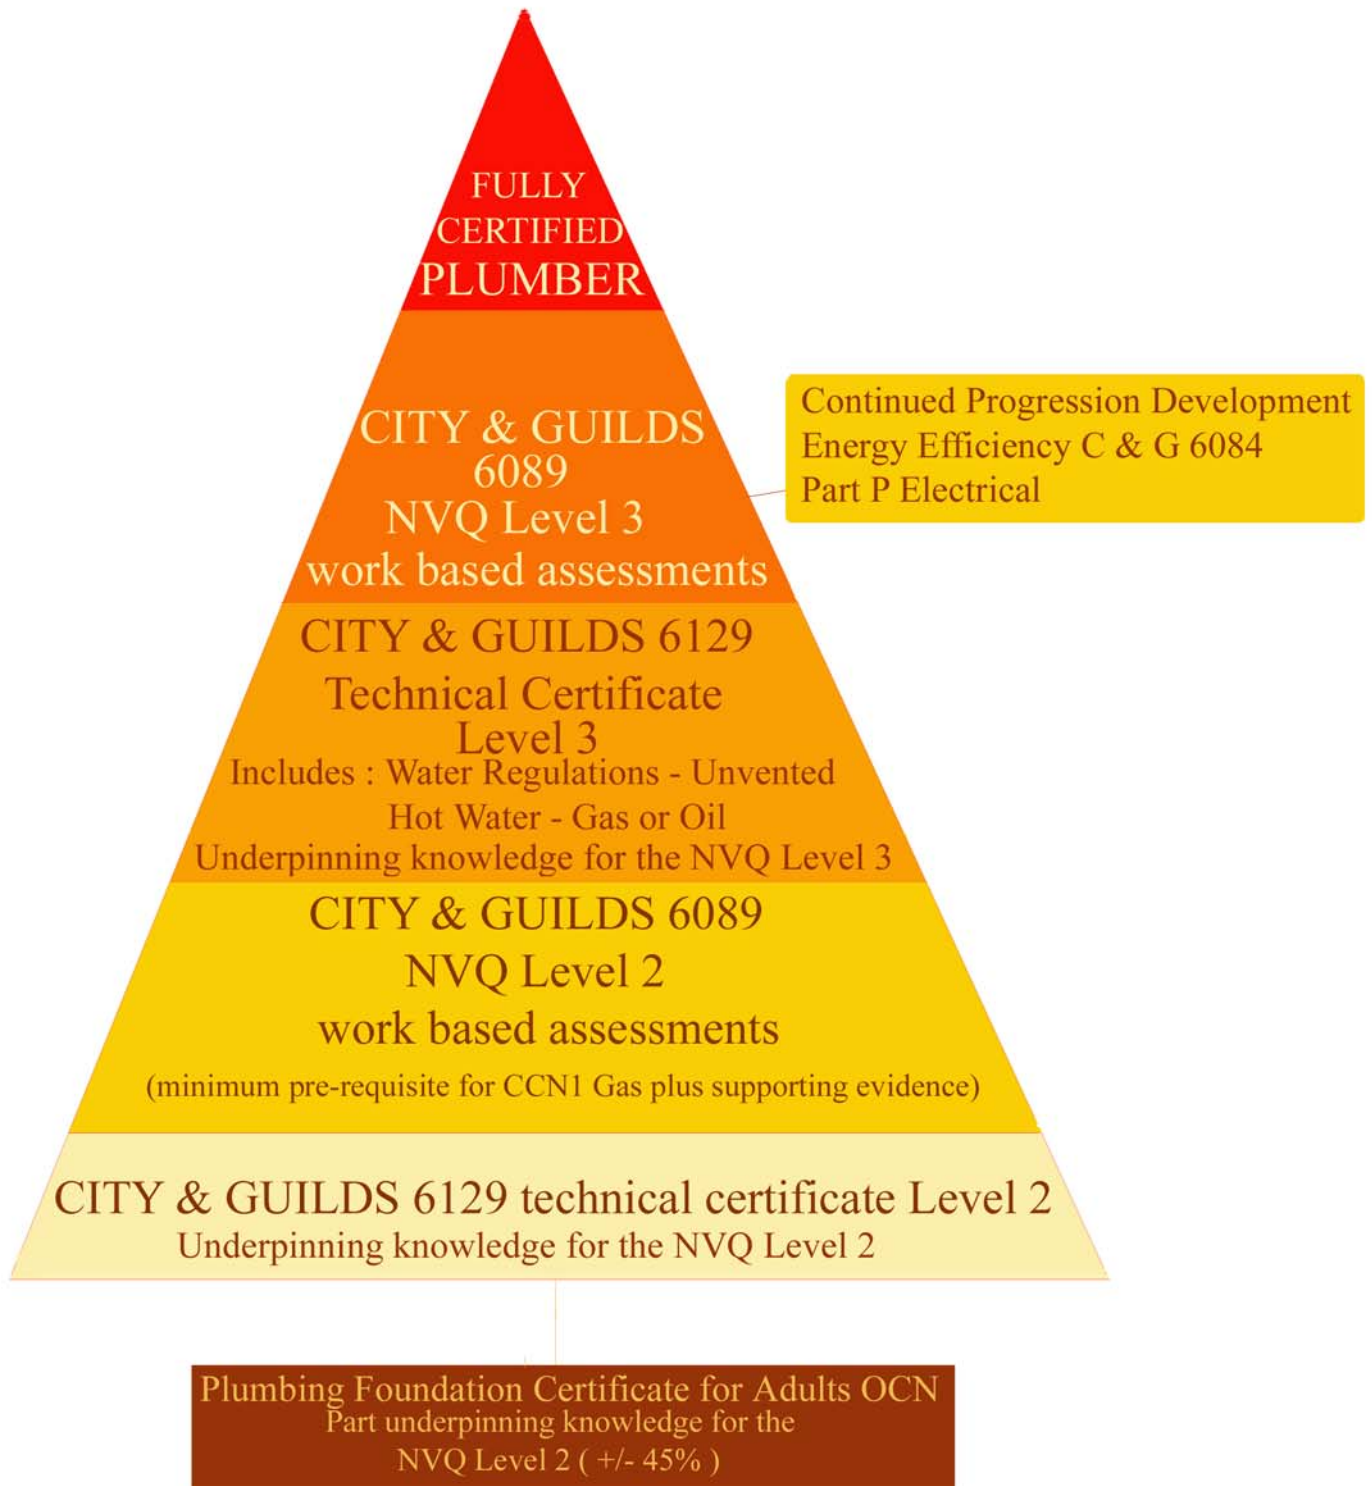

THE INDUSTRY RECOGNISED ROUTE TO BECOMING A PLUMBER

CITY & GUILDS 6032
Stand alone Certification
Sanitary Accommodation
Not mapped into the plumbing framework

CITY & GUILDS 6022
Stand alone Certification
Copper tube advice and installation
Not mapped into the plumbing framework